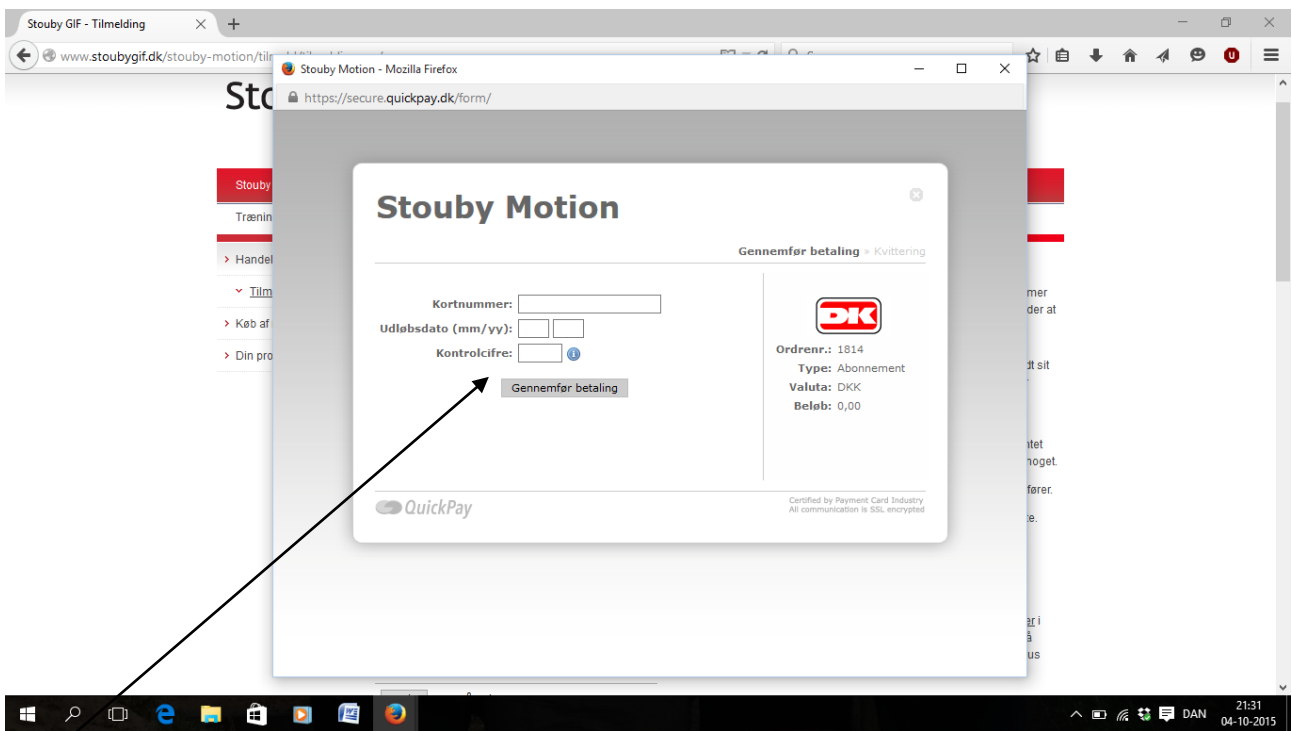

Indtast dankort oplysninger og GENNEMFØR BETALING.

Når du har betalt modtager du en mail fra conventus.

Hvis du har en nøgle skal du IKKE gøre nedenstående.

Til slut skal du så ind og betale for din nøgle, med mindre du har et Teenfitness abonnement eller spinnings abonnement, der skal der IKKE købes nøgle.