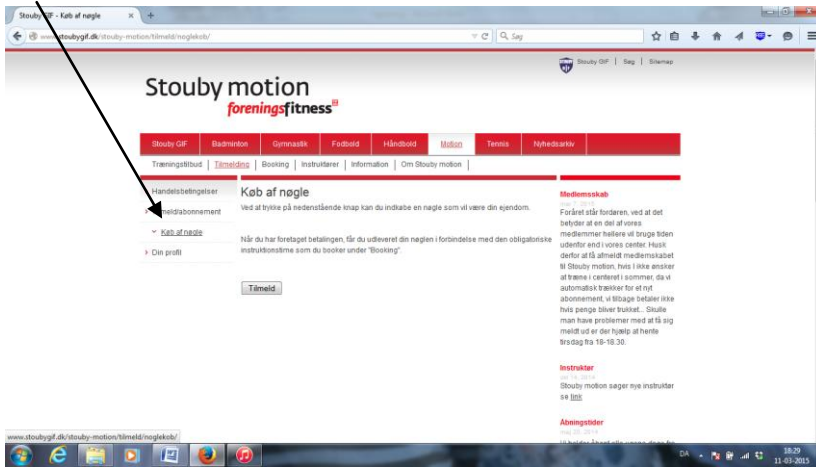

Gå ind under **KØB AF NØGLE**, tryk på **TILMELD**.

Her logger du dig ind med dit bruger navn og adgangskode.