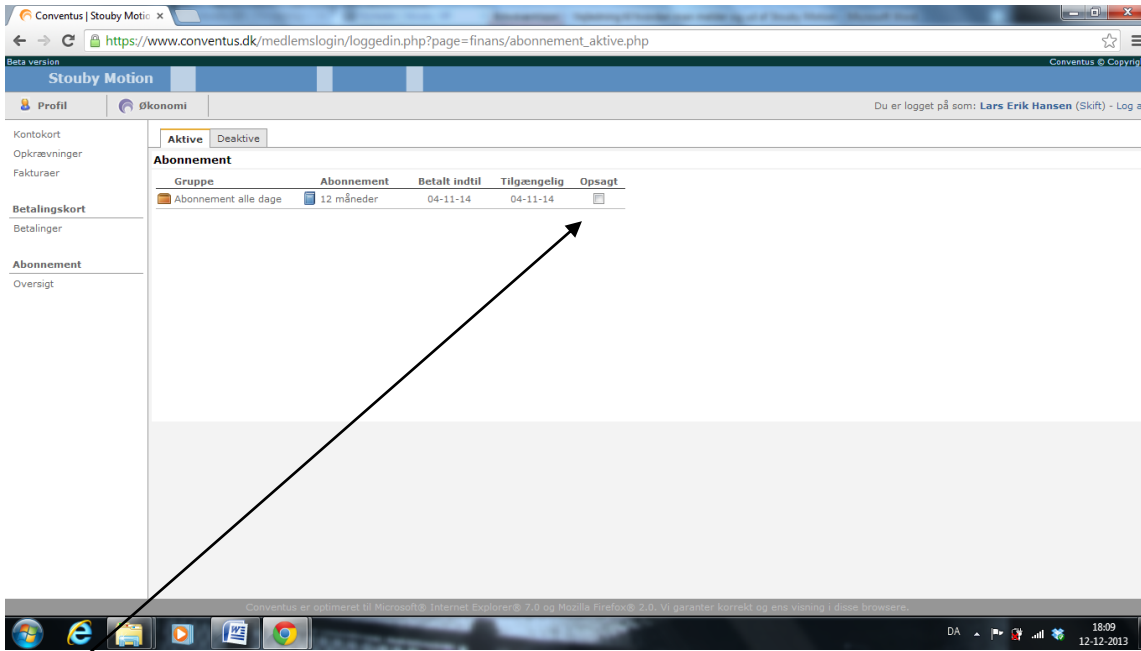

Tryk i firkanten under opsagt

Tryk på ok