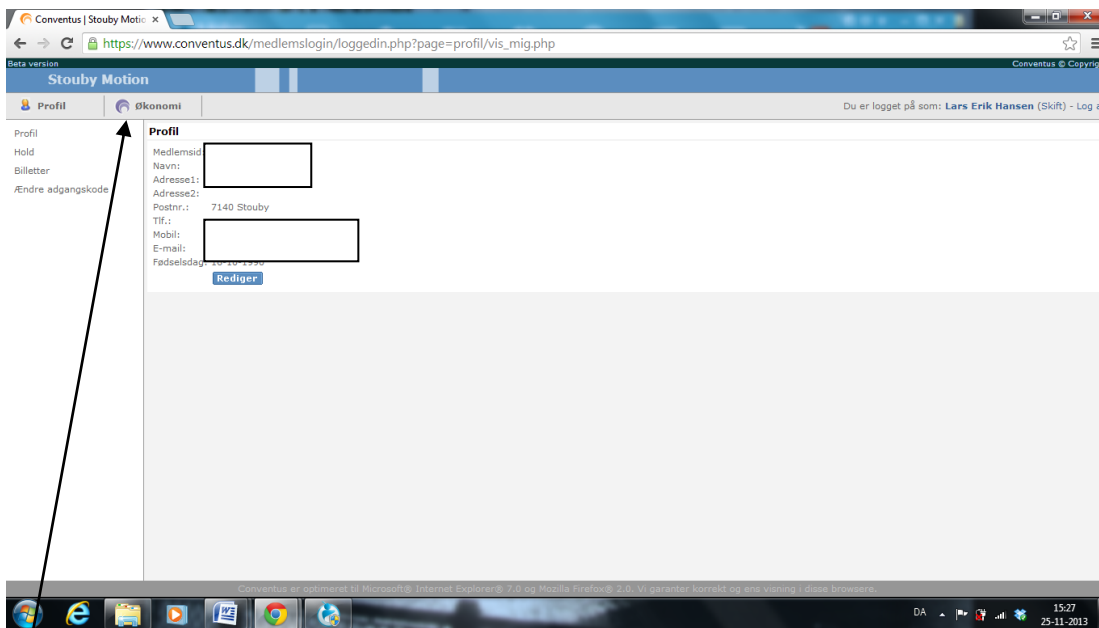

Gå ind under økonomi

Gå ind under oversigt