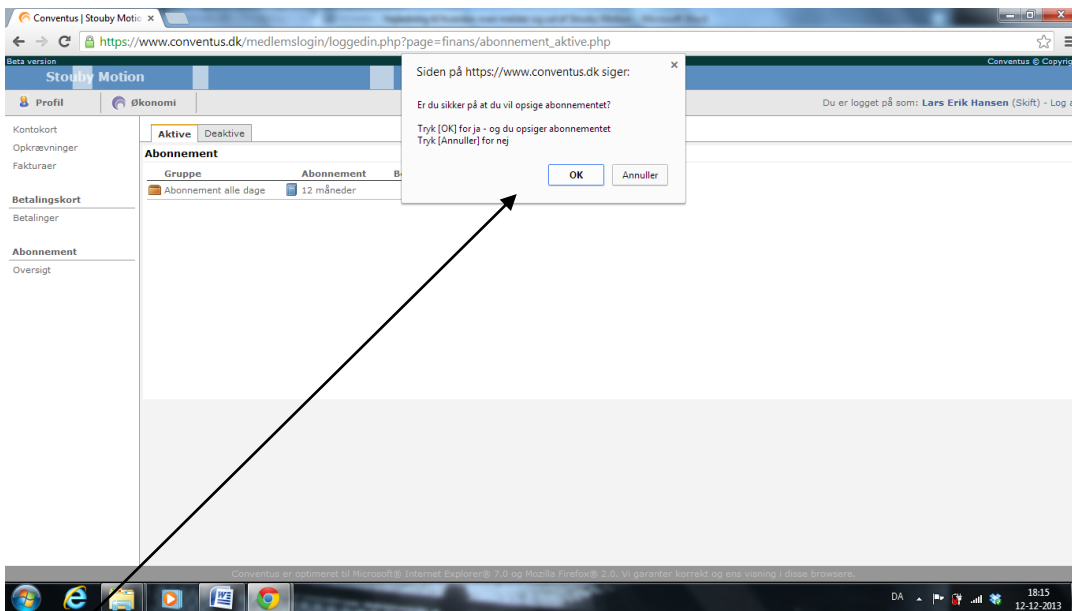

## Vejledning til hvordan man melder sig ud af Stouby Motion

The screenshot shows the website 'Stouby motion foreningsfitness'. The navigation menu includes 'Stouby GIF', 'Badminton', 'Gymnastik', 'Fodbold', 'Håndbold', 'Motion', 'Tennis', and 'Nyhedsarkiv'. The 'Motion' menu item is active. Below the navigation, there are links for 'Træningstilbud', 'Tilmelding', 'Booking', 'Instruktører', 'Information', and 'Om Stouby motion'. On the left, a sidebar contains links for 'Handelsbetingelser', 'Tilmeld/abonnement', 'Køb af nøgle', and 'Din profil'. The main content area is titled 'Tilmelding til Stouby motion' and contains text about membership and a 'Din profil' link. An arrow points from the 'Din profil' link in the sidebar to the 'Din profil' link in the main content area.

## Gå ind under DIN PROFIL

The screenshot shows the 'Din profil' page on the Stouby motion website. The navigation menu is the same as in the previous screenshot. The sidebar now highlights 'Din profil'. The main content area is titled 'Din profil' and contains a 'Medlemslogin' form with fields for 'E-mail el. mobil:' and 'Adgangskode:'. Below the fields is a link 'Glem adgangskode?' and a 'Login' button. An arrow points from the 'Din profil' link in the sidebar to the 'Medlemslogin' form.

## Log ind med dit brugernavn og adgangskode

Gå ind under økonomi

Gå ind under oversigt

Tryk i firkanten under opsagt

Tryk på ok

Conventus | Stouby Moti: x

https://www.conventus.dk/medlemslogin/loggedin.php?page=finans/abonnement\_aktive.php